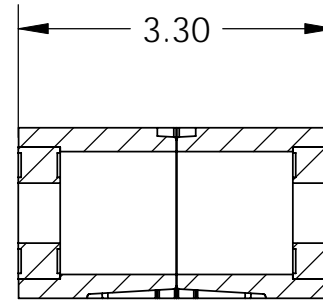

Ø .625
Ball Bearing

DETAIL A

SECTION A-A
BEARING SPACING

Ø 5.01

MATCO mfg

2361 S 1560 West
Woods Cross, UT 84087 USA

NOMENCLATURE
NOSEWHEEL 4" .62 BRG

MATERIAL
ALUMINUM

PART NUMBER
NW40EE

DRAWING NO.
WHEEL/NW40EE INSTALL

SCALE
1:2

REVISION
NC

Est Wt. (lb)
1.95

TOLERANCES
(EXCEPT AS NOTED)

DO NOT SCALE DRAWING
LINEAR .XX = + .03
.XXX = + .01
ANGULAR ± 1/2
CONCENTRIC ± .01

DRAWN BY
George R. Happ