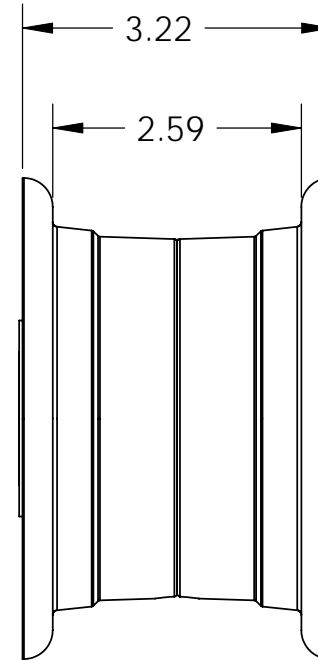

Ø .625
Ball Bearing

DETAIL A

SECTION A-A
BEARING SPACING

Ø 5.01

MATCO mfg

2361 S 1560 West
Woods Cross, UT 84087 USA

NOMENCLATURE
NOSEWHEEL 4" .62 BRG

MATERIAL
ALUMINUM

PART NUMBER
NW40EE

DRAWING NO.
WHEEL/NW40EE INSTALL

SCALE
1:2

REVISION
NC

Est Wt. (lb)
1.95

TOLERANCES
(EXCEPT AS NOTED)

DO NOT SCALE DRAWING
LINEAR .XX = + .03
.XXX = + .01
ANGULAR ± 1/2
CONCENTRIC ± .01

DRAWN BY
George R. Happ