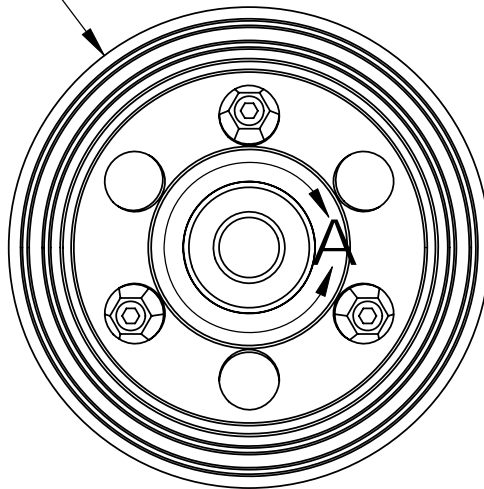

Ø .625
Ball Bearing

DETAIL A

SECTION A-A
BEARING SPACING

Ø 5.01

MATCO mfg

2361 S 1560 West
Woods Cross, UT 84087 USA

NOMENCLATURE
NOSEWHEEL 4" .62 BRG

MATERIAL
ALUMINUM

PART NUMBER
NW40EE

DRAWING NO.
WHEEL/NW40EE INSTALL

SCALE
1:2

REVISION
NC

Est Wt. (lb)
1.95

TOLERANCES
(EXCEPT AS NOTED)

DO NOT SCALE DRAWING
LINEAR .XX = + .03
.XXX = + .01
ANGULAR ± 1/2
CONCENTRIC ± .01

DRAWN BY
George R. Happ