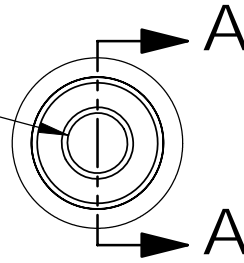

Ø .625
Ball Bearing

DETAIL A

SECTION A-A
BEARING SPACING

Ø 5.01

MATCO mfg

2361 S 1560 West
Woods Cross, UT 84087 USA

NOMENCLATURE
NOSEWHEEL 4" .62 BRG

MATERIAL
ALUMINUM

PART NUMBER
NW40EE

DRAWING NO.
WHEEL/NW40EE INSTALL

SCALE
1:2

REVISION
NC

Est Wt. (lb)
1.95

TOLERANCES
(EXCEPT AS NOTED)

DO NOT SCALE DRAWING
LINEAR .XX = + .03
.XXX = + .01
ANGULAR ± 1/2
CONCENTRIC ± .01

DRAWN BY
George R. Happ