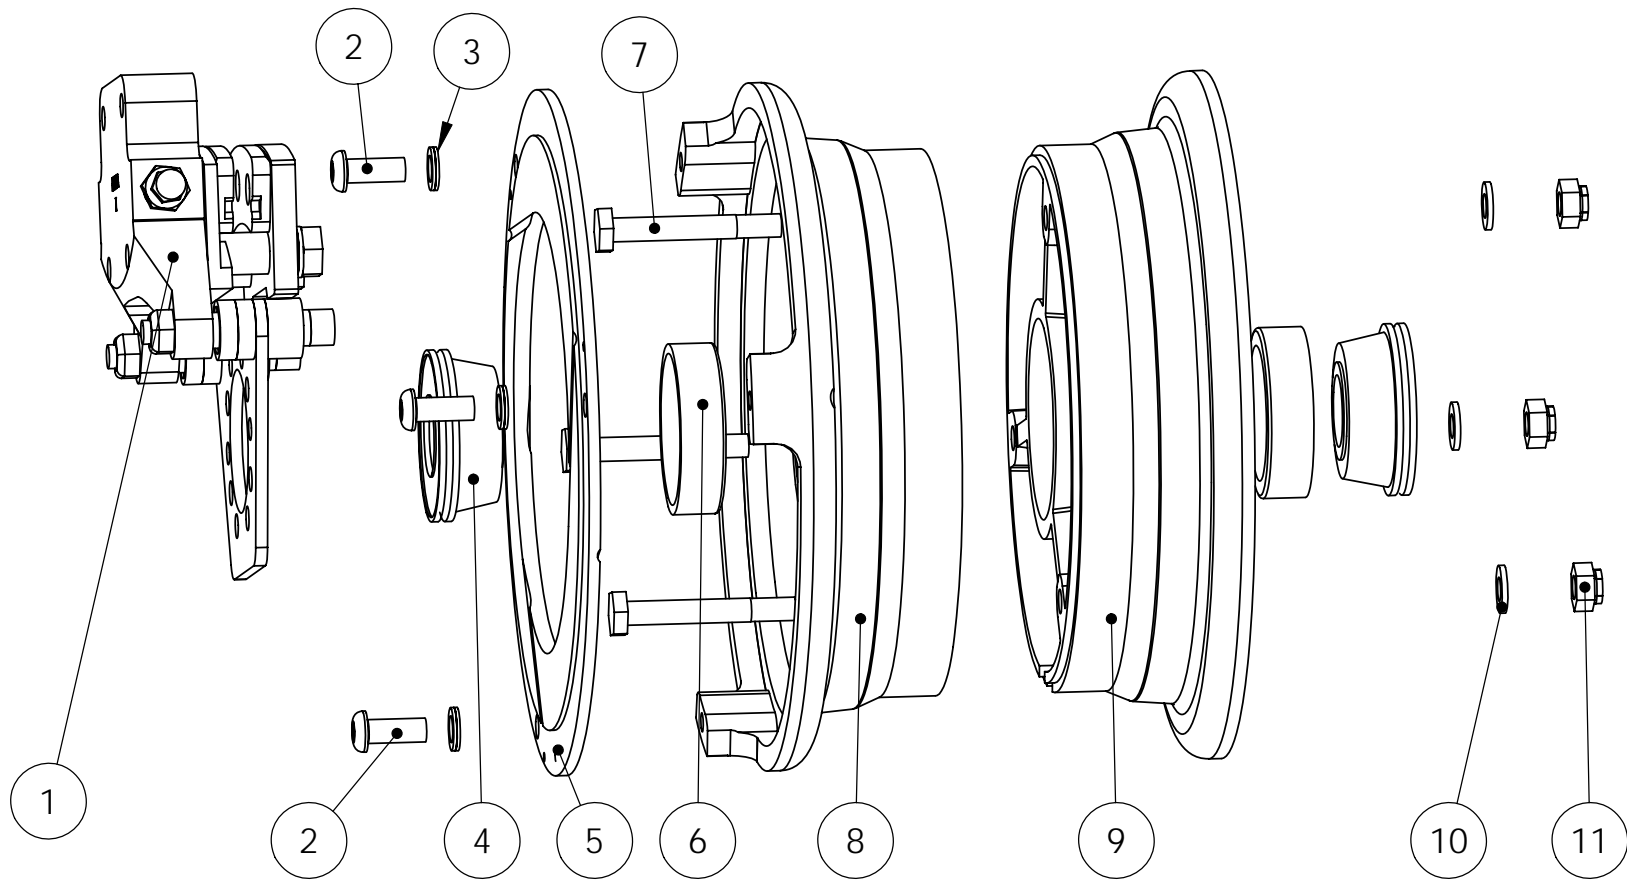

ITEM #	Part Number	Description	QTY.
1	WHLBI5-1	ASSY, BRAKE 5" I SERIES w/BPAE1.38CT	1
2	MSC.25-20X.62BHCS	SCREW, BUTTON HEAD	3
3	MSCNL6	WASHER SET, NORLOC	3
4	WHLLM11900LA	BEARING, TAPERED ROLLER 0.75	2
5	WHLD5LSA	DISC, BRAKE 5 INCH LSA	1
6	WHLLM11910	RACE, TAPERED ROLLER 0.75	2
7	MSCAN4-16A	BOLT, HEX	3
8	WHLBI62/.75	WHEEL HALF, BRAKE WI62	1
9	WHLWI62/.75	WHEEL HALF, VALVE WI62	1
10	MSCAN960-416	WASHER, AN960	3
11	MSCAN363-428	NUT, LOCKING AN363	3

<b>MATCO mfg</b> 2361 S 1560 West Woods Cross, UT 84087 USA		NOMENCLATURE ASSY, WI62 W&B 'I' SERIES		PART NUMBER WI62L		SCALE 1:2		TOLERANCES (EXCEPT AS NOTED)			
		MATERIAL VARIES		DRAWING NO. WHEEL/3D-WI62		REVISION NC		Est Wt. (lb) 5.62		DO NOT SCALE DRAWING LINEAR .XX = + .03 .XXX = + .01 ANGULAR ± 1/2 CONCENTRIC ± .01	
DRAWN BY George R. Happ		FINISH		DATE 4/22/2008		CHECKED BY		SHEET 1 OF 1 SHEET SIZE A			