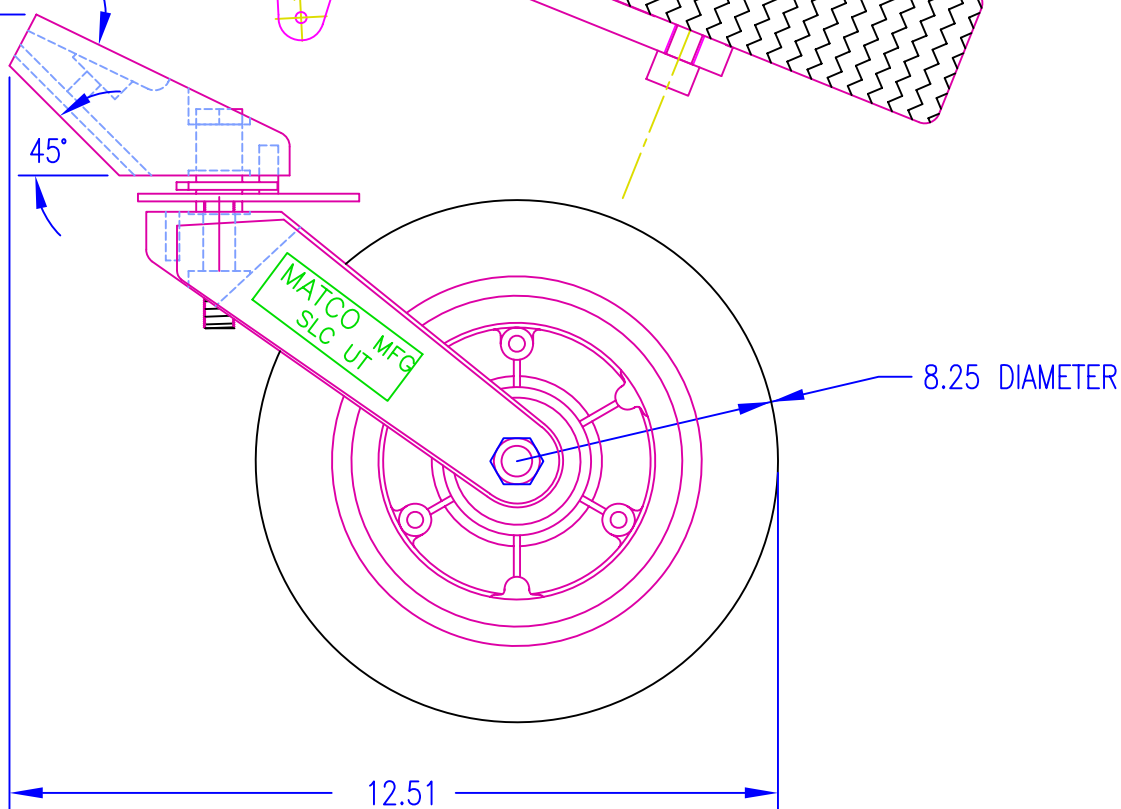

Release pin engage at 35°,
 full release 40°
 Alternate arm available for
 full release at 25°

PART NO.	T-8
MATERIAL	VARIOUS
DATE	SEPTEMBER 11, 1991
SCALE	1=3
FILENAME	C:\ACAD\TAIL\TWHEEL8

MATCO mfg
 550W 3615 South
 SALT LAKE CITY, UT 84115 (801) 486-7574