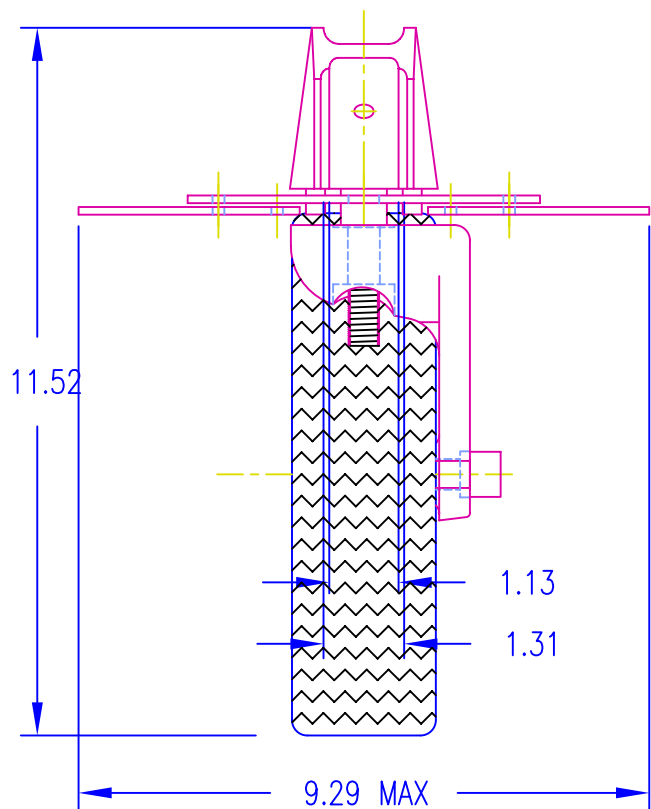

Release pin engage at 35°,
 full release 40°
 Alternate arm available for
 full release at 25°

PART NO.	T-8
MATERIAL	VARIOUS
DATE	SEPTEMBER 11, 1991
SCALE	1=3
FILENAME	C:\ACAD\TAIL\TWHEEL8

MATCO mfg
 550W 3615 South
 SALT LAKE CITY, UT 84115 (801) 486-7574