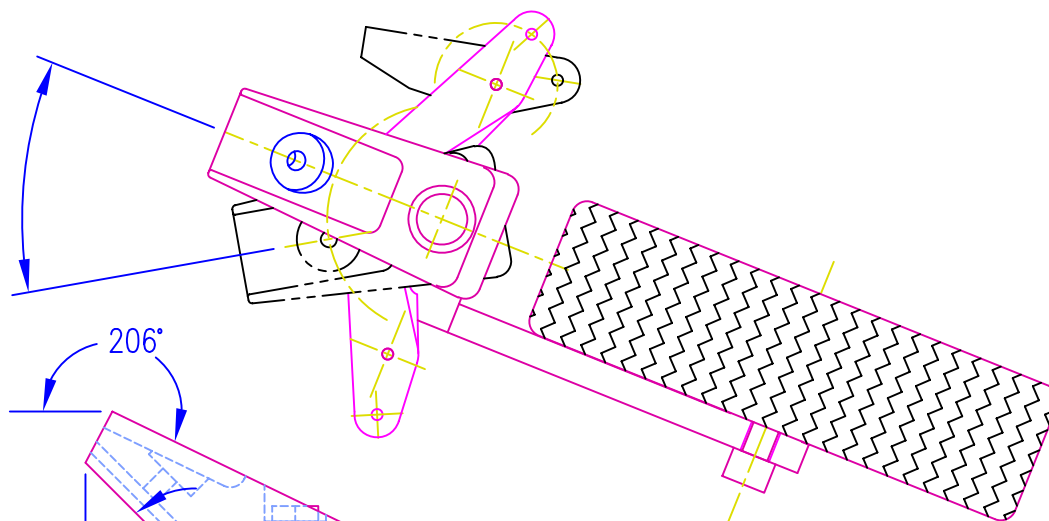

Release pin engage at 35°,
 full release 40°
 Alternate arm available for
 full release at 25°

PART NO.	T-8
MATERIAL	VARIOUS
DATE	SEPTEMBER 11, 1991
SCALE	1=3
FILENAME	C:\ACAD\TAIL\TWHEEL8

MATCO mfg
 550W 3615 South
 SALT LAKE CITY, UT 84115 (801) 486-7574